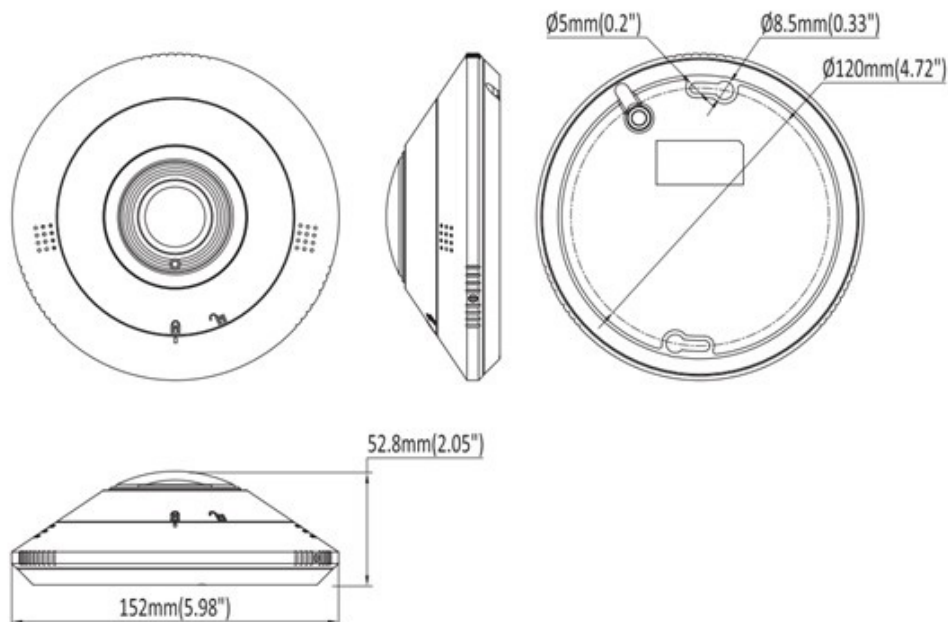

Dimensions

*Design and specifications are subjects to change without notice.

Technical Specifications

Camera: LGNXDO6IRHEM				
Image Sensor	1/2.5" Progressive Scan CMOS Sensor			
Minimum Illumination	Color: 0.008 Lux, 0 Lux with light			
Illumination Distance	20m / 65.62ft (IR light)			
Strobe Light	N/A			
Smart IR	Supported			
Pan / Tilt / Rotation Range	N/A			
Lens				
Focal Length	1.68mm			
Aperture	F2.0			
Field of View	1.68 mm: Horizontal FOV: 180°, Vertical FOV: 180°			
Lens Mount	M12			
DORI 1.68mm	Detection	Observe	Recognize	Identify
	33m	13m	6.5m	3.3m
Camera Image				
Maximum Resolution	2560 X 2560			
Main Stream	Fisheye	50HZ: 25fps (2560 x 2560, 1920 x 1920) 60HZ: 30fps (2560 x 2560, 1920 x 1920)		
	Panoramic	50HZ: 15fps (1920 x 1080, 1280 x 720) 60HZ: 15fps (1920 x 1080, 1280 x 720)		
	4 PTZ	50HZ: 15pfs (1024 x 768) 60HZ: 15pfs (1024 x 768)		
	Fisheye + Panoramic + 3 PTZ	50HZ: 25fps (1920 x 1920) +15fps (1920 x 1080) + 15fps (1024 x 768) *3 60HZ: 30fps (1920 x 1920) +15fps (1920 x 1080) + 15fps (1024 x 768) *3		
	Fisheye + 4 PTZ	50HZ: 25fps (1920 x 1920) + 15fps (1024 x 768) *4 60HZ: 30fps (1920 x 1920) + 15fps (1024 x 768) *4		
	Panoramic + 4 PTZ	50HZ: 15fps (1920 x 1080, 1280 x 720) + 15fps (1024 x 768) *4 60HZ: 15fps (1920 x 1080, 1280 x 720) + 15fps (1024 x 768) *4		
Sub Stream	Fisheye	50HZ: 25fps (960 x 960, 480 x 480) 60HZ: 30fps (960 x 960, 480 x 480)		
	Panoramic	50HZ: 15fps (704 x 576, 352 x 288) 60HZ: 15fps (704 x 480, 352 x 240)		
	4 PTZ	50HZ: 15pfs (640 x 480) 60HZ: 15pfs (640 x 480)		
	Fisheye + Panoramic + 3 PTZ	50HZ: 25fps (960 x 960, 480 x 480) +15fps (704 x 576) + 15fps (640 x 480) *3 60HZ: 30fps (960 x 960, 480 x 480) +15fps (704 x 480) + 15fps (640 x 480) *3		
	Fisheye + 4 PTZ	50HZ: 15fps (960 x 960, 480 x 480) + 15fps (640 x 480) *4 60HZ: 15fps (960 x 960, 480 x 480) + 15fps (640 x 480) *4		
	Panoramic + 4 PTZ	50HZ: 15fps (704 x 576 , 352 x 288) + 15fps (640 x 480) *4 60HZ: 15fps (704 x 480 , 352 x 240) + 15fps (640 x 480) *4		
Image Setting	Brightness / Contrast / Saturation / Hue / Sharpness			
Shutter Time	Auto/Manual, 1/3 ~ 1/100000s			
Wide Dynamic Range	Digital Wide Dynamic Range			
Day/Night	IR Cut Filter			